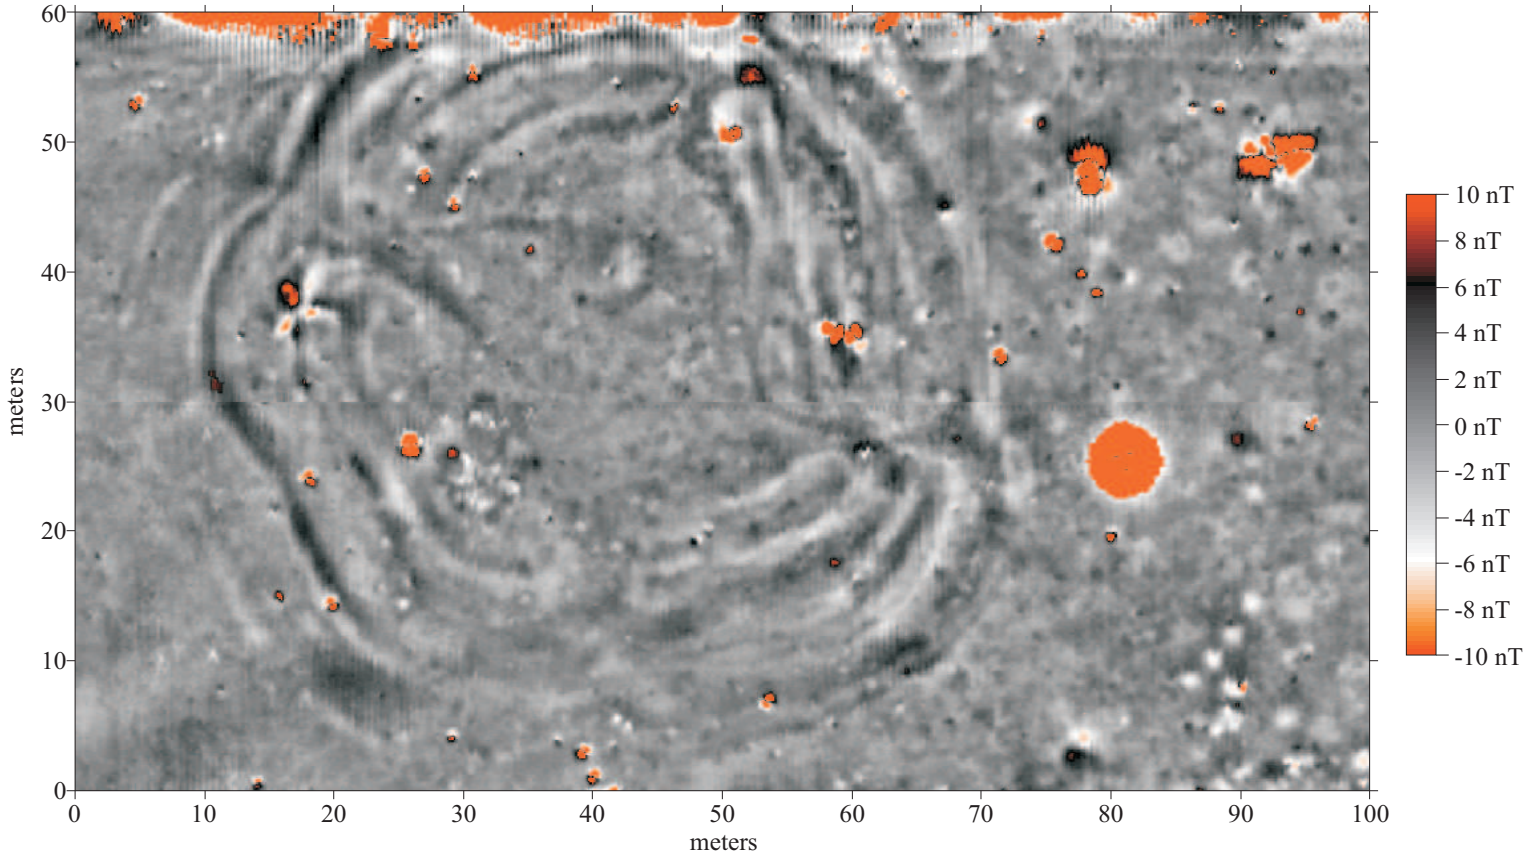

Sharps Creek council circle (14MP301).

Sharps Creek council circle (14MP301).